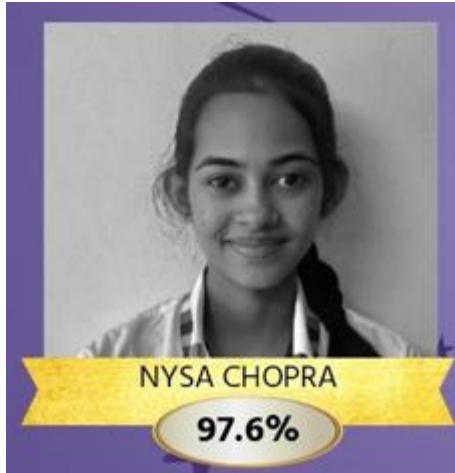

GG INTERNATIONAL SCHOOL
RESULT HIGHLIGHTS CLASS XII: 2022-23

SCIENCE TOPPERS

COMMERCE TOPPERS

HUMANITIES TOPPERS

OVERALL PERFORMANCE OF THE SCHOOL

School overall		Percentage
Total no of students enrolled	101	
No. of students appeared	101	100%
No. of students passed	101	100%
Highest%	97.6%	
95 % & above	6	6%
91% - 94%	10	10%
81 to 90(%)	24	24%
71 to 80 (%)	21	21%
61 to 70 (%)	30	29%
51 to 60 (%)	9	9%
41 to 50 (%)	1	1%
< 40%	0	0%
No. of students with Distinction (above 75%)	53	52%
Overall percentage		75.94%

SCIENCE RESULT

Science overall		Percentage
Total no of students enrolled	53	
No. of students appeared	53	100%
No. of students passed	53	100%
Highest%	97.0%	
95 % & above	2	3.77%
91% - 94%	6	11.32%
81 to 90(%)	12	22.64%
71 to 80 (%)	13	24.53%
61 to 70 (%)	17	32.08%
51 to 60 (%)	2	3.77%
41 to 50 (%)	1	1.89%
< 40%	0	0%
No. of students with Distinction (above 75%)	30	57%
Compartment	2	4%
Overall percentage		76.39%